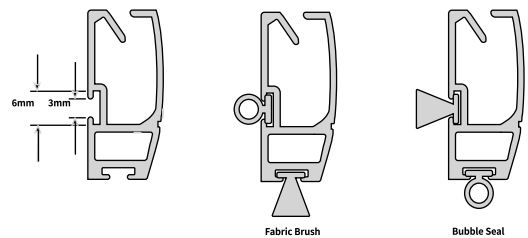

## D30 Silent Rail

The D30 silent rail is designed to be added to the bottom of the blinds to reduce the noise created by movement, commonly caused by heating and cooling systems when bumping against window frames. Back and front slots allow for allocation of the interchangeable bubble seal or fabric brush.